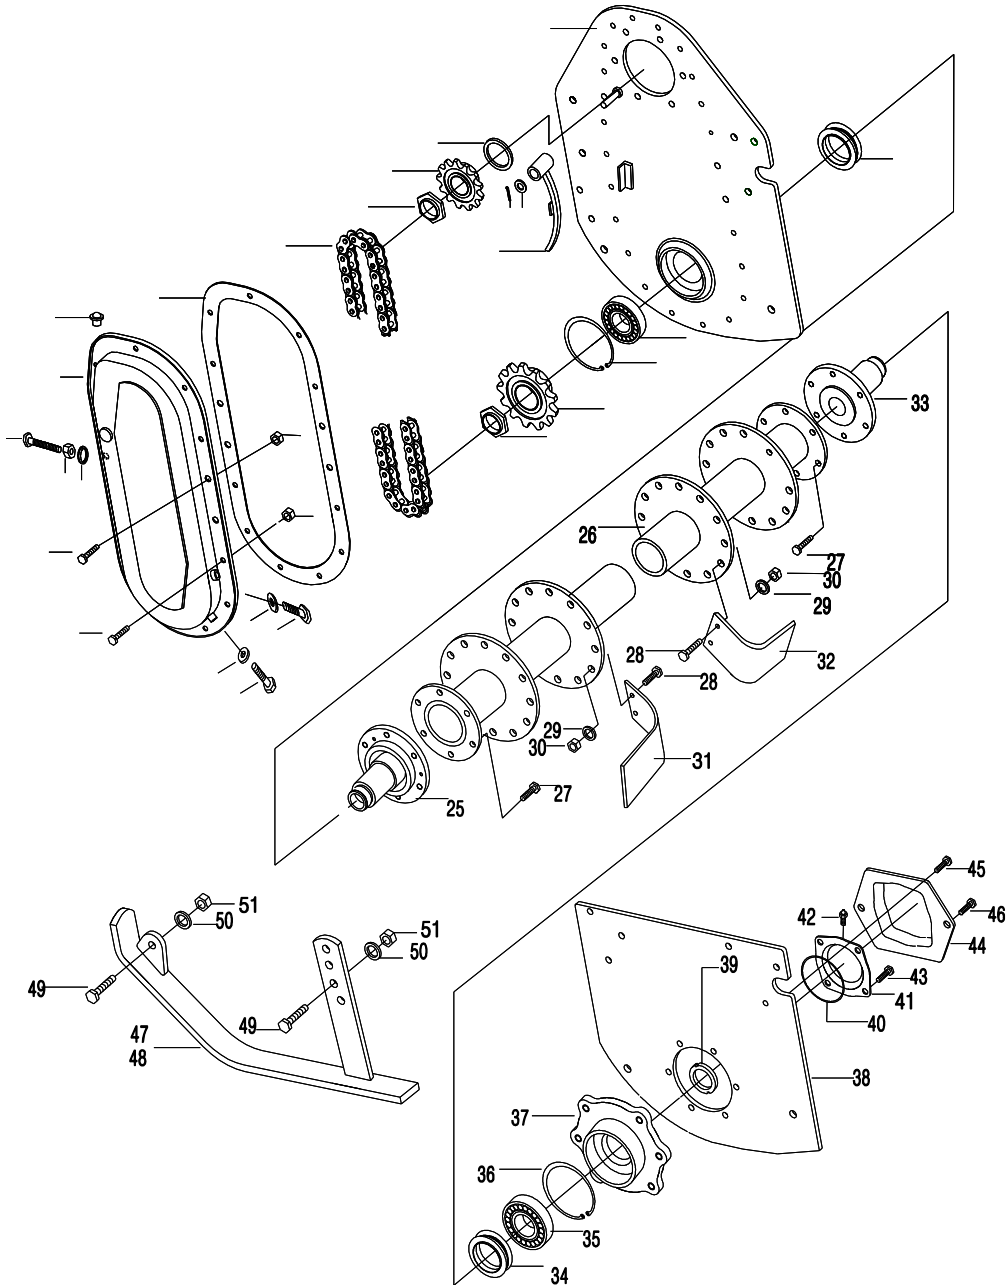

SR072-SIDER GEAR GROUP 2

Ref No	Part No	Part Name	Q'ty	Price
25	1650-300022	Shaft, Spline	1	
26	S072-501000	Shaft, Tillage	1	
27	0321-012030	Bolt w/washer	12	
28	0321-012035	Bolt	84	
29	0931-012000	Washer, Spring	84	
30	0410-012000	Nut	84	
31	1450-200029	Blade, LH	21	
32	1450-200030	Blade, RH	21	
33	1650-300025	Shaft, RH	1	
34	0251-005300	Seal, Group	1	
35	0310-062080	Bearing, Ball	1	
36	0800-000100	Ring, Snap	1	
37	1650-300027	Boss, Tillage	1	
38	S072-402000	Bracket	1	
39	1331-123000	M38 Nut	1	
40	0910-300085	O-Ring	1	
41	1650-300028	Cover, Bearing	1	
42	0231-080001	plug, grease	1	
43	0321-010025	Bolt w/washer	4	
44	1650-300029	Guard ,Bracket	1	
45	0327-012025	Bolt w/washer	4	
46	0327-012030	Bolt w/washer	2	
47	Y1607-120	Skid LH	1	
48	Y1607-130	Skid RH	1	
49	0310-012035	Bolt	4	
50	0931-012000	Washer, Spring	4	
51	0410-012000	Nut	4