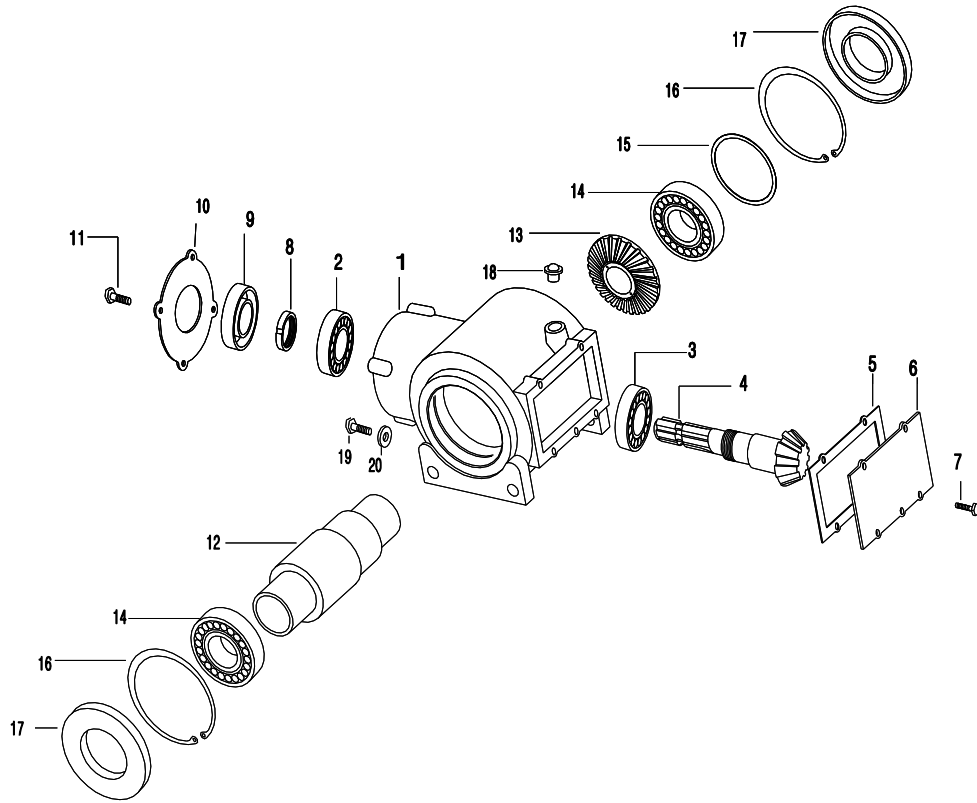

SR072-MISSION GROUP

Ref No	Part No	Part Name	Q'ty	Price
1	1650-300001	Case, Mission	1	
2	0120-030208	Bearing, Taper	1	
3	0120-030209	Bearing, Taper	1	
4	S072-107000	11T Gear Bevel	1	
5	1650-300004	Cover, Inout Shaft Pack	1	
6	1650-300005	Cover, Inout Shaft	1	
7	0310-008020	Bolt w/washer	5	
8	1650-300006	M39 Nut	1	
9	0250-358010	Seal, Oil	1	
10	1450-200005	Cover, Inout Shaft	1	
11	0310-008020	Bolt w/washer	4	
12	1650-300007	Feed Shaft	1	
13	S072-108000	26T Gear Bevel	1	
14	0121-006212	Bearing, Ball	2	
15	0650-300010	Shim	1	
16	0800-000110	Ring, Snap	2	
17	0250-611013	Seal, Oil	2	
18	1331-106000	Gauge, Oil	1	
19	0321-010014	Bolt	1	
20	0920-010000	Washer, Packing	1