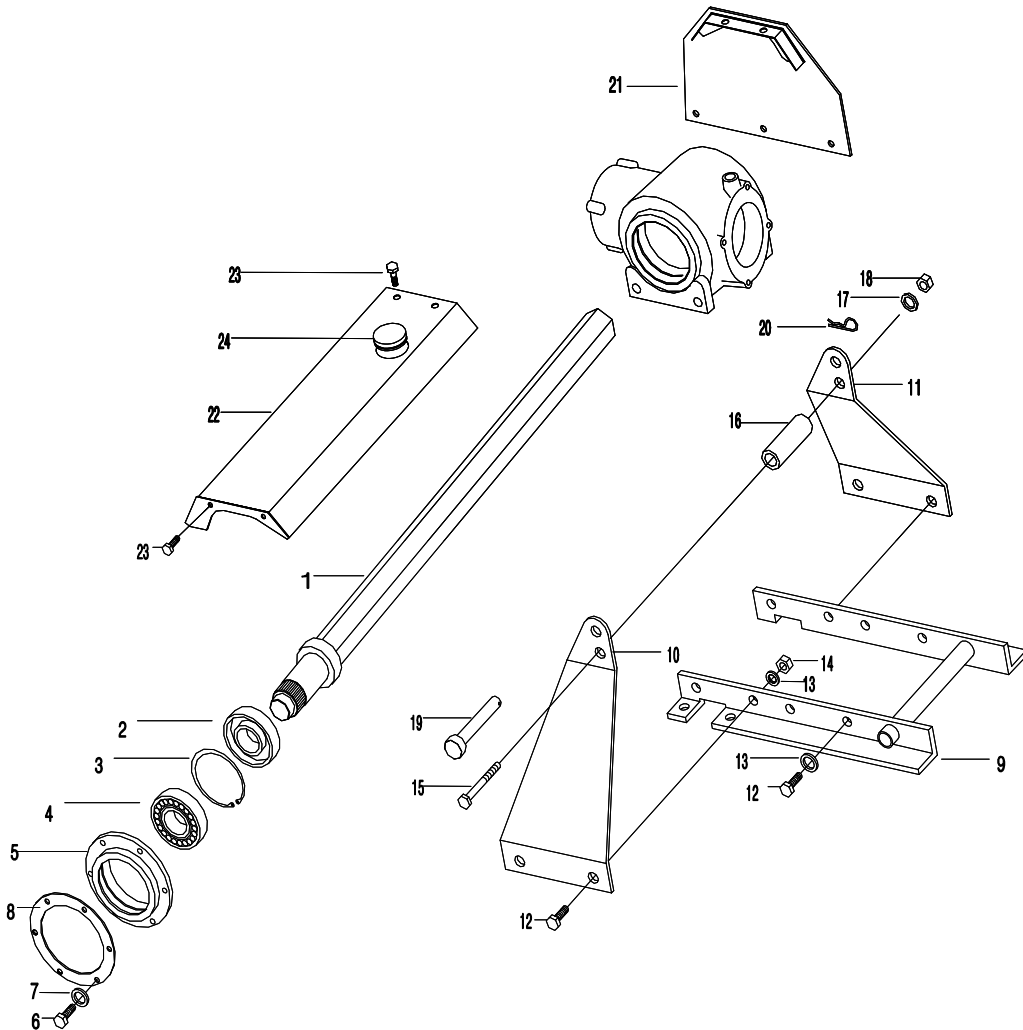

SR052/060-FRAME GROUP

Ref No	Part No	Part Name	Q'ty		Price
			052	060	
1	S052-106000	Shaft, Driver	1		
	S060-106000	Shaft, Driver		1	
2	0250-507208	Seal, Oil	2	2	
3	0800-000072	Ring, Snap	1	1	
4	0121-006207	Bearing, Ball	1	1	
5	1450-200021	Outside flange	1	1	
6	0321-010030	Bolt	6	6	
7	0931-010000	Washer, Packing	6	6	
8	1450-200020	Packing, Outside flange	1	1	
9	S060-102000	Mission job	1	1	
10	S060-101010	Master L	1	1	
11	S060-101020	Master R	1	1	
12	0321-016040	Bolt	8	8	
13	0410-016000	Washer, Spring	8	8	
14	0421-016000	Nut	4	4	
15	0321-016100	Bolt	1	1	
16	S060-101030	Collar	1	1	
17	0931-016000	Washer, Spring	1	1	
18	0410-016001	Nut	1	1	
19	1731-103000	Pin, Top Link	1	1	
20	1109-319000	Pin, R-Shape	1	1	
21	S060-105000	Carrier	1	1	
22	S052-104000	Cover, Shaft Driver	1		
	S060-104000	Cover, Shaft Driver		1	
23	0310-008020	Bolt w/washer	4	4	
24	1450-200052	Pubber cap	1	1	