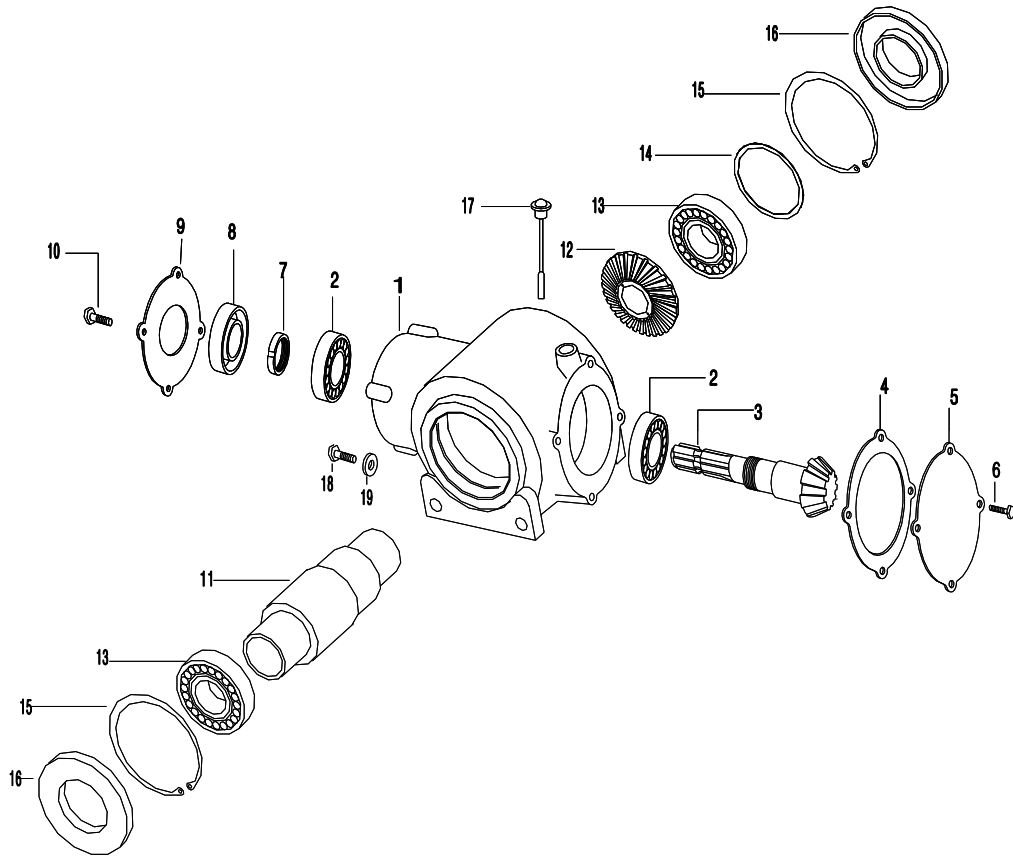

SR052/060-MISSION GROUP

Ref No	Part No	Part Name	Q'ty		Price
			052	060	
1	1450-200001	Case, Mission	1	1	
2	0120-030208	Bearing, Taper	2	2	
3	S060-107000	11T Gear Bevel	1	1	
4	1450-200003	Cover, Inout Shaft Packing	1	1	
5	1450-200004	Cover, Inout Shaft	1	1	
6	0310-008020	Bolt w/washer	4	4	
7	1650-300006	M39 Nut	1	1	
8	0250-358010	Seal, Oil	1	1	
9	1450-200005	Cover, Inout Shaft	1	1	
10	0310-008020	Bolt w/washer	4	4	
11	1450-200006	Feed Shaft	1	1	
12	S060-108000	26T Gear Bevel	1	1	
13	0120-006210	Bearing, Ball	2	2	
14	1450-200008	Shim	1	1	
15	0800-000090	Ring, Snap	2	2	
16	0250-509012	Seal, Oil	2	2	
17	1331-106000	Gauge, Oil	1	1	
18	0321-010014	Bolt	1	1	
19	0920-010000	Washer, Packing	1	1