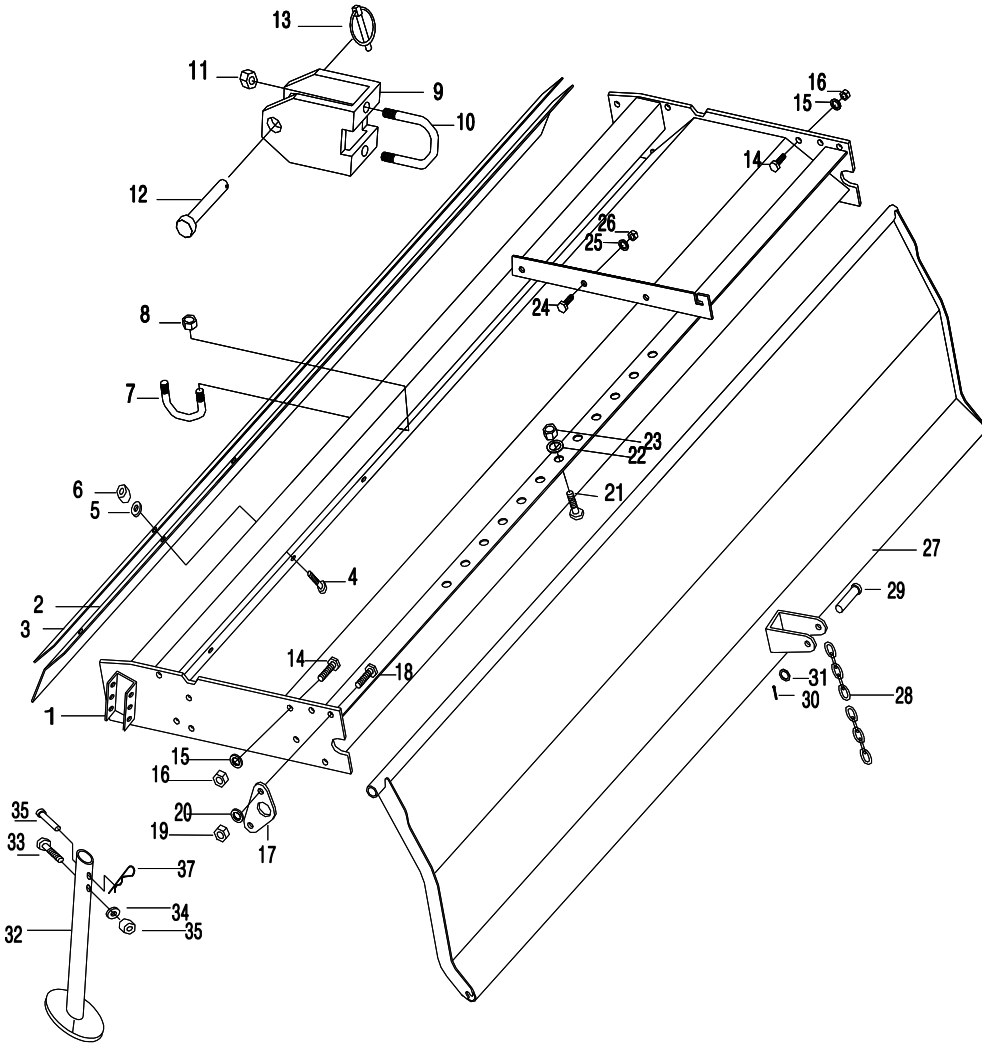

SR052/060-COVER GROUP

Ref No	Part No	Part Name	Q'ty		Price
			052	060	
1	S052-201000	Cover, Tillage	1		
	S060-201000	Cover, Tillage		1	
2	S052-202000	Cover, Front	1		
	S060-202000	Cover, Front		1	
3	S050-202010	Plate, Press	1		
	S060-202010	Plate, Press		1	
4	0310-010030	Bolt	6	6	
5	0931-010000	Washer, Spring	6	6	
6	0421-010000	Nut	6	6	
7	S060-103000	U Bolt	2	2	
8	0421-012000	Nut	2	2	
9	S060-601000	Arm, Link	2	2	
10	S060-103000	U Bolt	2	2	
11	0421-012000	Nut	2	2	
12	1750-600006	Pin, Lower Link	2	2	
13	1461-306000	Pin, Ring	2	2	
14	0310-010025	Bolt	6	6	
15	0931-010000	Washer, Spring	6	6	
16	0421-010000	Nut	6	6	
17	S060-203000	Bracket	2	2	
18	0310-010030	Bolt	4	4	
19	0931-010000	Washer, Spring	4	4	
20	0421-010000	Nut	4	4	
21	0310-012030	Bolt	2	2	
22	0931-012000	Washer, Spring	2	2	
23	0421-012000	Nut	2	2	
24	0310-010025	Bolt	3	3	
25	0931-010000	Washer, Spring	3	3	
26	0421-010000	Nut	3	3	
27	S052-301000	Plate, Balance	1		
	S060-301000	Plate, Balance		1	
28	C060-302000	Chain	1	1	
29	0851-012040	Pin	1	1	
30	0832-103222	Pin, Split	1	1	
31	0930-013000	Washer, Plain	1	1	
32	S060-204000	Stand	1	1	
33	0310-010055	Bolt	1	1	
34	0931-010000	Washer, Spring	1	1	
35	0410-010000	Nut	1	1	
36	0851-010055	Pin	1	1	
37	1109-020000	Pin-R Shape	1	1