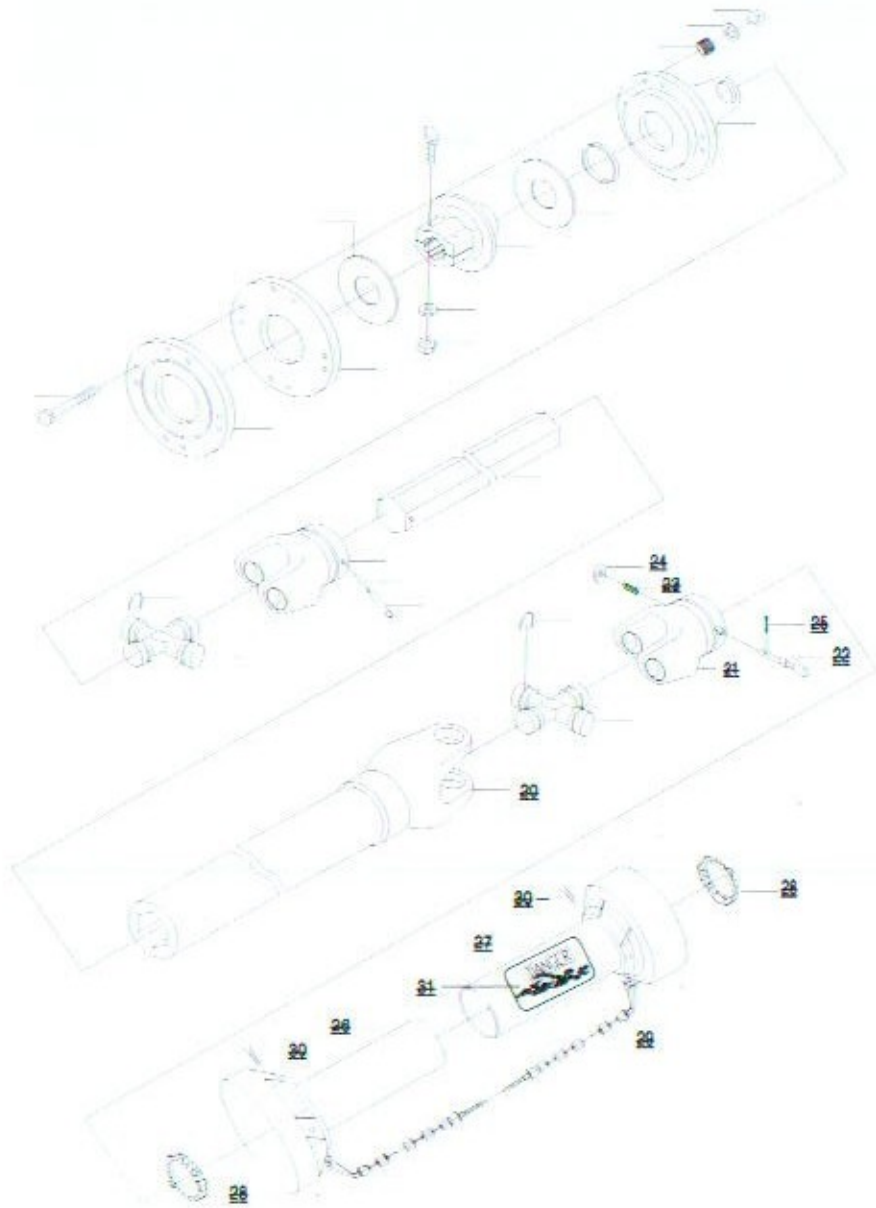

YCJ 730A/730S/800M/800L-P.T.O Drive Shaft Ass'y

Ref No.	Part No	Part Name	Q'ty			
			YCJ730A	YCJ730S	YCJ800M	YCJ800L
20	800L-801000	yoke2 out				1
	730S-801000	yoke2 out		1		
	800M-801000	yoke2 out			1	
	730A-801000	yoke2 out	1			
21	800L-801010	flange yoke				1
	730S-801010	flange yoke		1		
	730A-801010	p.t.o yoke	1		1	
22	800L-802010	knock pin		1		2
	730A-802010	knock pin	1		1	
23	800L-900030	spring		1		2
	730A-900031	spring	1		1	
24	0930-008000	Washer, plain	1	1	1	2
25	0832-103020	split pin	1	1	1	2
26	800L-901000	safty cover in				1
	730S-901000	safty cover in		1		
	730A-901000	safty cover in	1			
	800M-901000	safty cover in			1	
27	800L-902000	safty cover out				1
	730S-902000	safty cover out		1		
	730A-902000	safty cover out	1			
	800M-901000	safty cover out			1	
28	800L-903000	sliding ring		2		2
	730A-903000	sliding ring	2		2	
29	800L-904000	safty chain	1	1	1	1
30	0350-004012	TP Screw	2		2	
31	800L-910010	safty label	1	1	1	1