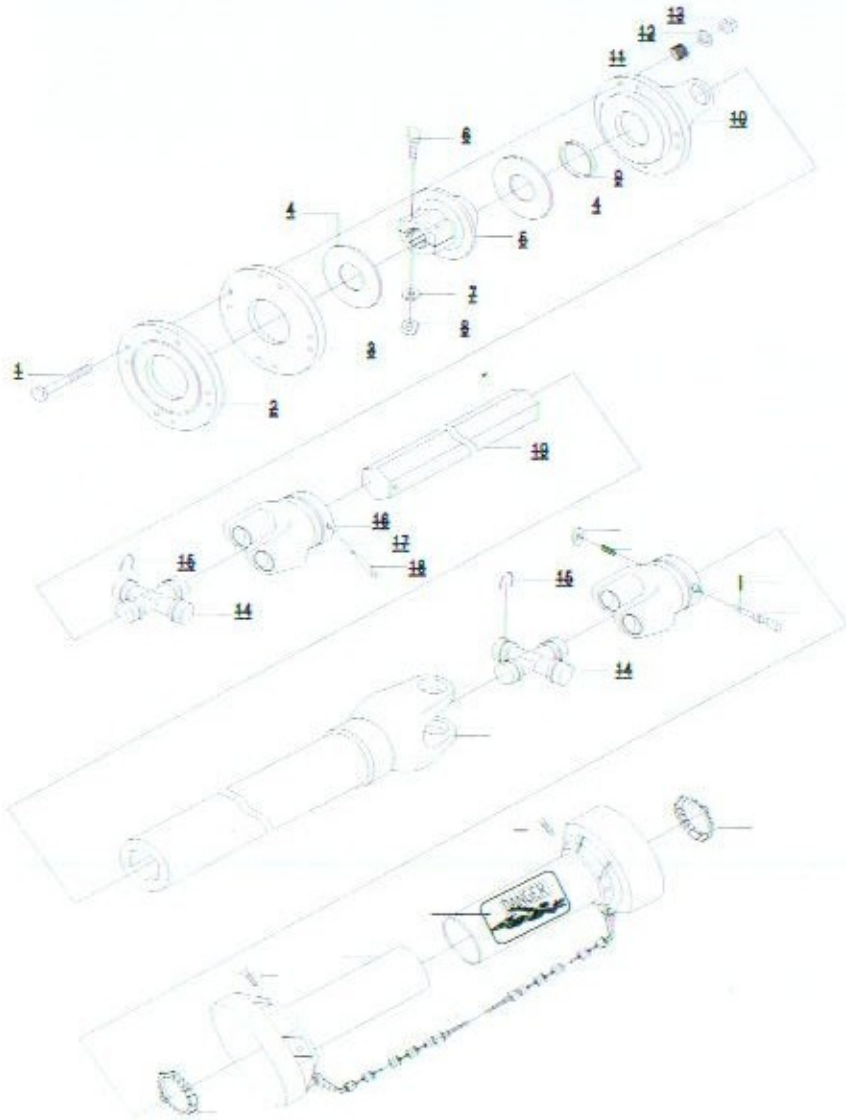

Ref No.	Part No	Part Name	Q'ty			
			YCJ730A	YCJ730S	YCJ800M	YCJ800L
1	0310-010090	bolt	6	8	8	8
2	800L-700010	clutch cover				1
	730S-700010	clutch cover		1	1	
3	800L-600010	clutch plate				1
	730S-600010	clutch plate		1	1	
4	730A-600010	clutch plate	1			
	800L-500010	clutch facing				2
5	730S-500010	clutch facing		2	2	
	730A-500010	clutch facing	2			
6	800L-300010	sleeve yoke				1
	730S-300010	sleeve yoke		1	1	
7	730A-300010	sleeve yoke	1			
	0310-012070	bolt	2	2	2	2
8	0931-012000	spring washer	2	2	2	2
9	0410-012000	nut	2	2	2	2
10	1331-655515	spacial	1	1	1	1
	830L-200010	clutch yoke				1
11	730S-200010	clutch yoke		1	1	
	730A-200010	clutch yoke	1			
12	800L-200020	spring	6	8	8	8
13	0930-010000	Washer, plain	6	8	8	8
14	0410-010000	n-nut	6	8	8	8
15	800L-400010	Journal cross ass'y				2
	730S-300010	Journal cross ass'y	2	2	2	
16	0800-200035	snap ring				8
	0800-200032	snap ring	8	8	8	
17	830L-100010	spline yoke				1
	730S-100010	spline yoke		1		
18	730A-100010	hexagon yoke	1		1	
	0831-106080	spring pin		1		1
19	0831-106070	spring pin	1		1	
	0831-110080	spring pin		1		1
20	0831-110070	spring pin	1		1	
	800L-100020	spline shaft				1
21	730S-100020	spline shaft		1		
	800M-100020	hexagon shaft			1	
22	730A-100020	hexagon shaft	1			