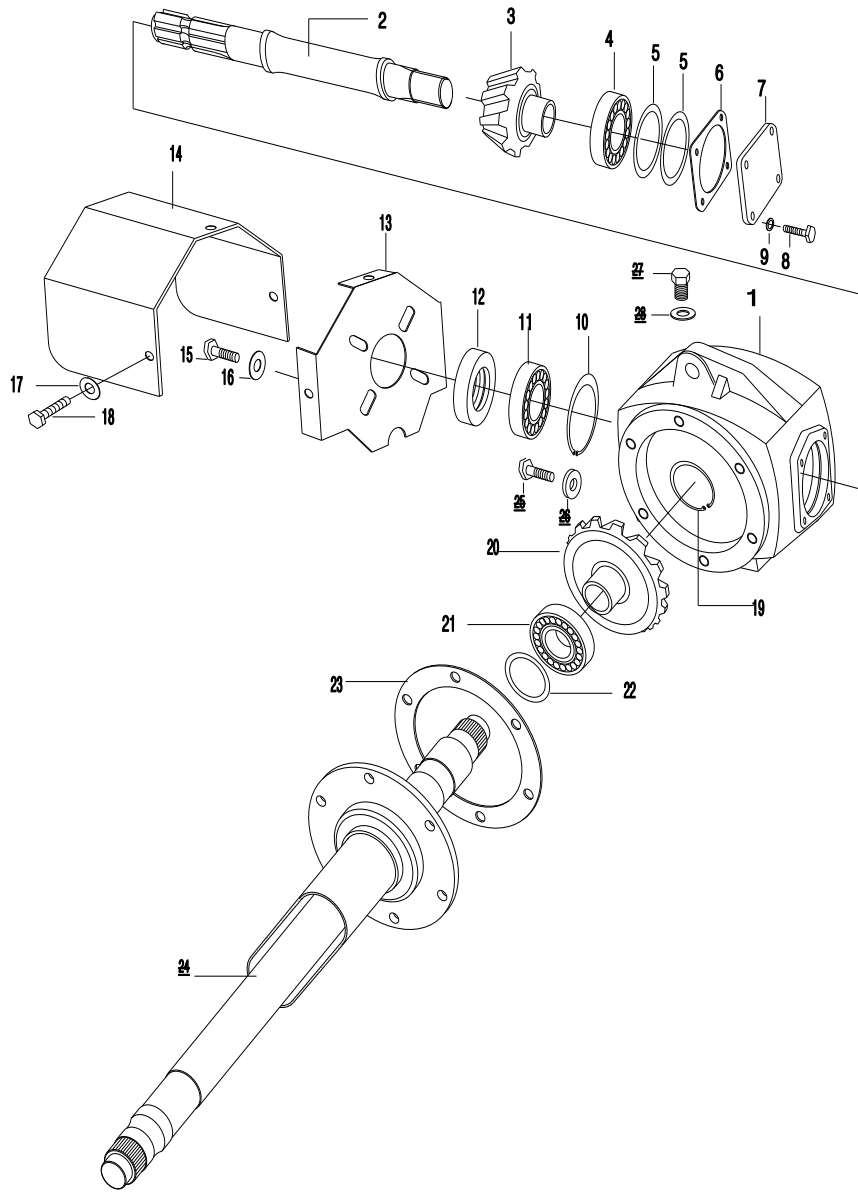

MISSION GROUP

Ref No	Part No	Part Name	Q'ty	
			062	074
1	M74-101000	Case, Mission	1	1
2	M74-101010	Shaft, Input	1	1
3	M74-101011	13T Gear Bevel	1	1
4	0120-030208	Bearing, Taper	1	1
5	M74-101080	Shim1	1	1
	M74-101090	Shim2	1	1
6	M74-101030	Packing, Cover, Input Shaft	1	1
7	M74-101040	Cover, Input Shaft	1	1
8	0322-010025	Bolt	4	4
9	0931-010000	Washer, Spring	4	4
10	0800-200072	Ring, Snap	1	1
11	0121-006207	Bearing, Ball	1	1
12	0240-357210	Seal, Oil	1	1
13	YJR145-302020	Bracket, Cover	1	1
14	YJR145-302010	Cover, Safety	1	1
15	0327-008016	Bolt w/washer	4	4
16	0930-008000	Washer	4	4
17	0930-008000	Washer	3	3
18	0327-008014	Bolt w/washer	3	3
19	0800-100040	Ring, Snap	1	1
20	M74-101020	19T Gear Bevel	1	1
21	0123-006308	Bearing, Ball	1	1
22	M74-101070	Shaft, Driver Collar	1	1
23	M74-201030	Packing	1	1
24	M62-101060	Shaft, Driver	1	
	M74-101060	Shaft, Driver		1
25	0321-010014	Bolt	1	1
26	0920-010000	Washer, Packing	1	1
27	YJR145-100500	Cap, Oil	1	1
28	0920-020000	Washer, Packing	1	1