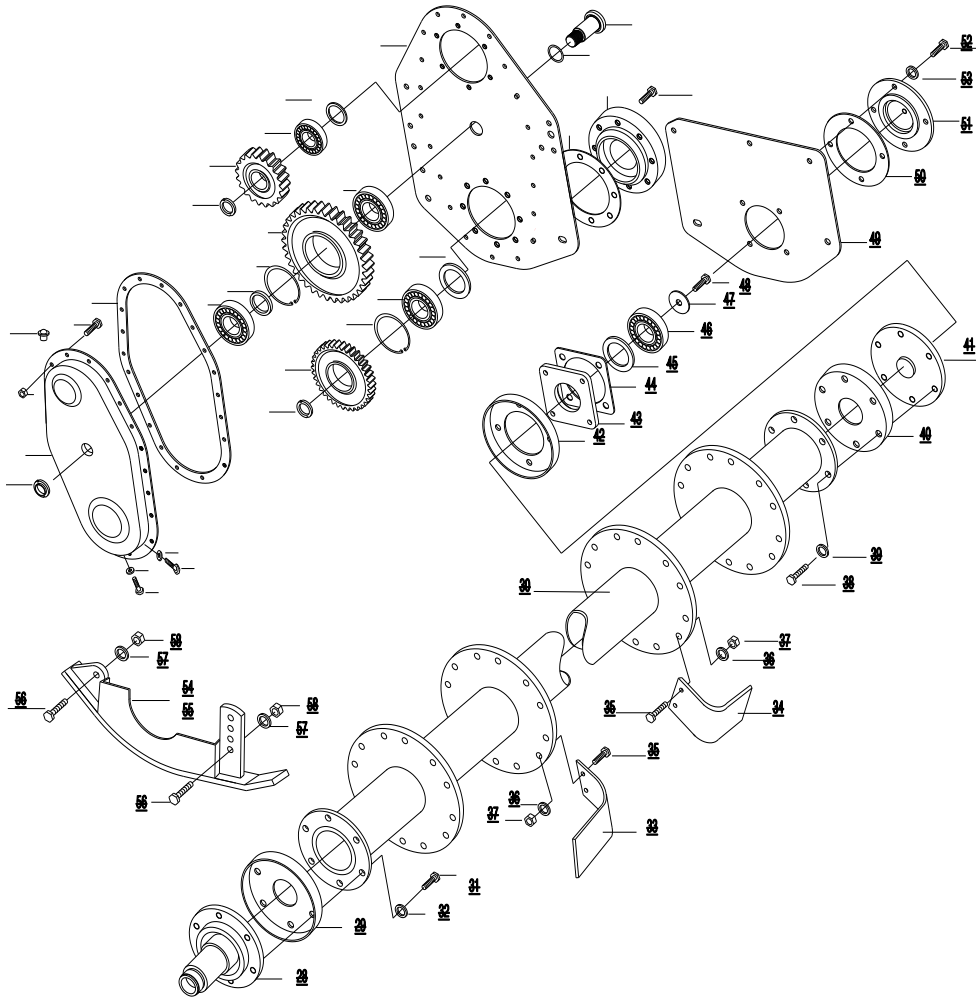

SIDER GEAR GROUP 2

Ref No	Part No	Part Name	Q'ty	
			062	074
28	M74-301080	Shaft, Spline	1	1
29	M74-301070	Boss Cover, Tillage	1	1
30	M62-303010	Shaft, Tillage	1	
	M74-303010	Shaft, Tillage		1
31	0320-012030	Bolt	6	6
32	0931-012000	Washer, Spring	6	6
33	M74-303050	Blade, LH	21	27
34	M74-303060	Blade, RH	21	27
35	0322-012035	Bolt	84	108
36	0931-012000	Washer, Spring	84	108
37	0422-012000	Nut	84	108
38	0320-012030	Bolt	6	6
39	0931-012000	Washer, Spring	6	6
40	M74-302030	Shaft In Cover, RH	1	1
41	M74-302040	Shaft, RH	1	1
42	M74-302020	Shaft Out Cover, RH	1	1
43	M74-302060	Boss, Tillage	1	1
44	M74-302090	Packing	1	1
45	0240-456210	Seal, Oil	1	1
46	0121-006207	Bearing, Ball	1	1
47	M74-302050	Coller	1	1
48	0320-012025	Bolt	1	1
49	M74-302010	Bracket	1	1
50	M74-302080	Packing	1	1
51	M74-302070	Cover, Bearing	1	1
52	0322-010060	Bolt	4	4
53	0931-010000	Washer, Spring	4	4
54	M74-305000	Skid LH	1	1
55	M74-306000	Skid RH	1	1
56	0310-012030	Bolt	4	4
57	0931-012000	Washer, Spring	4	4
58	0410-012000	Nut	4	4